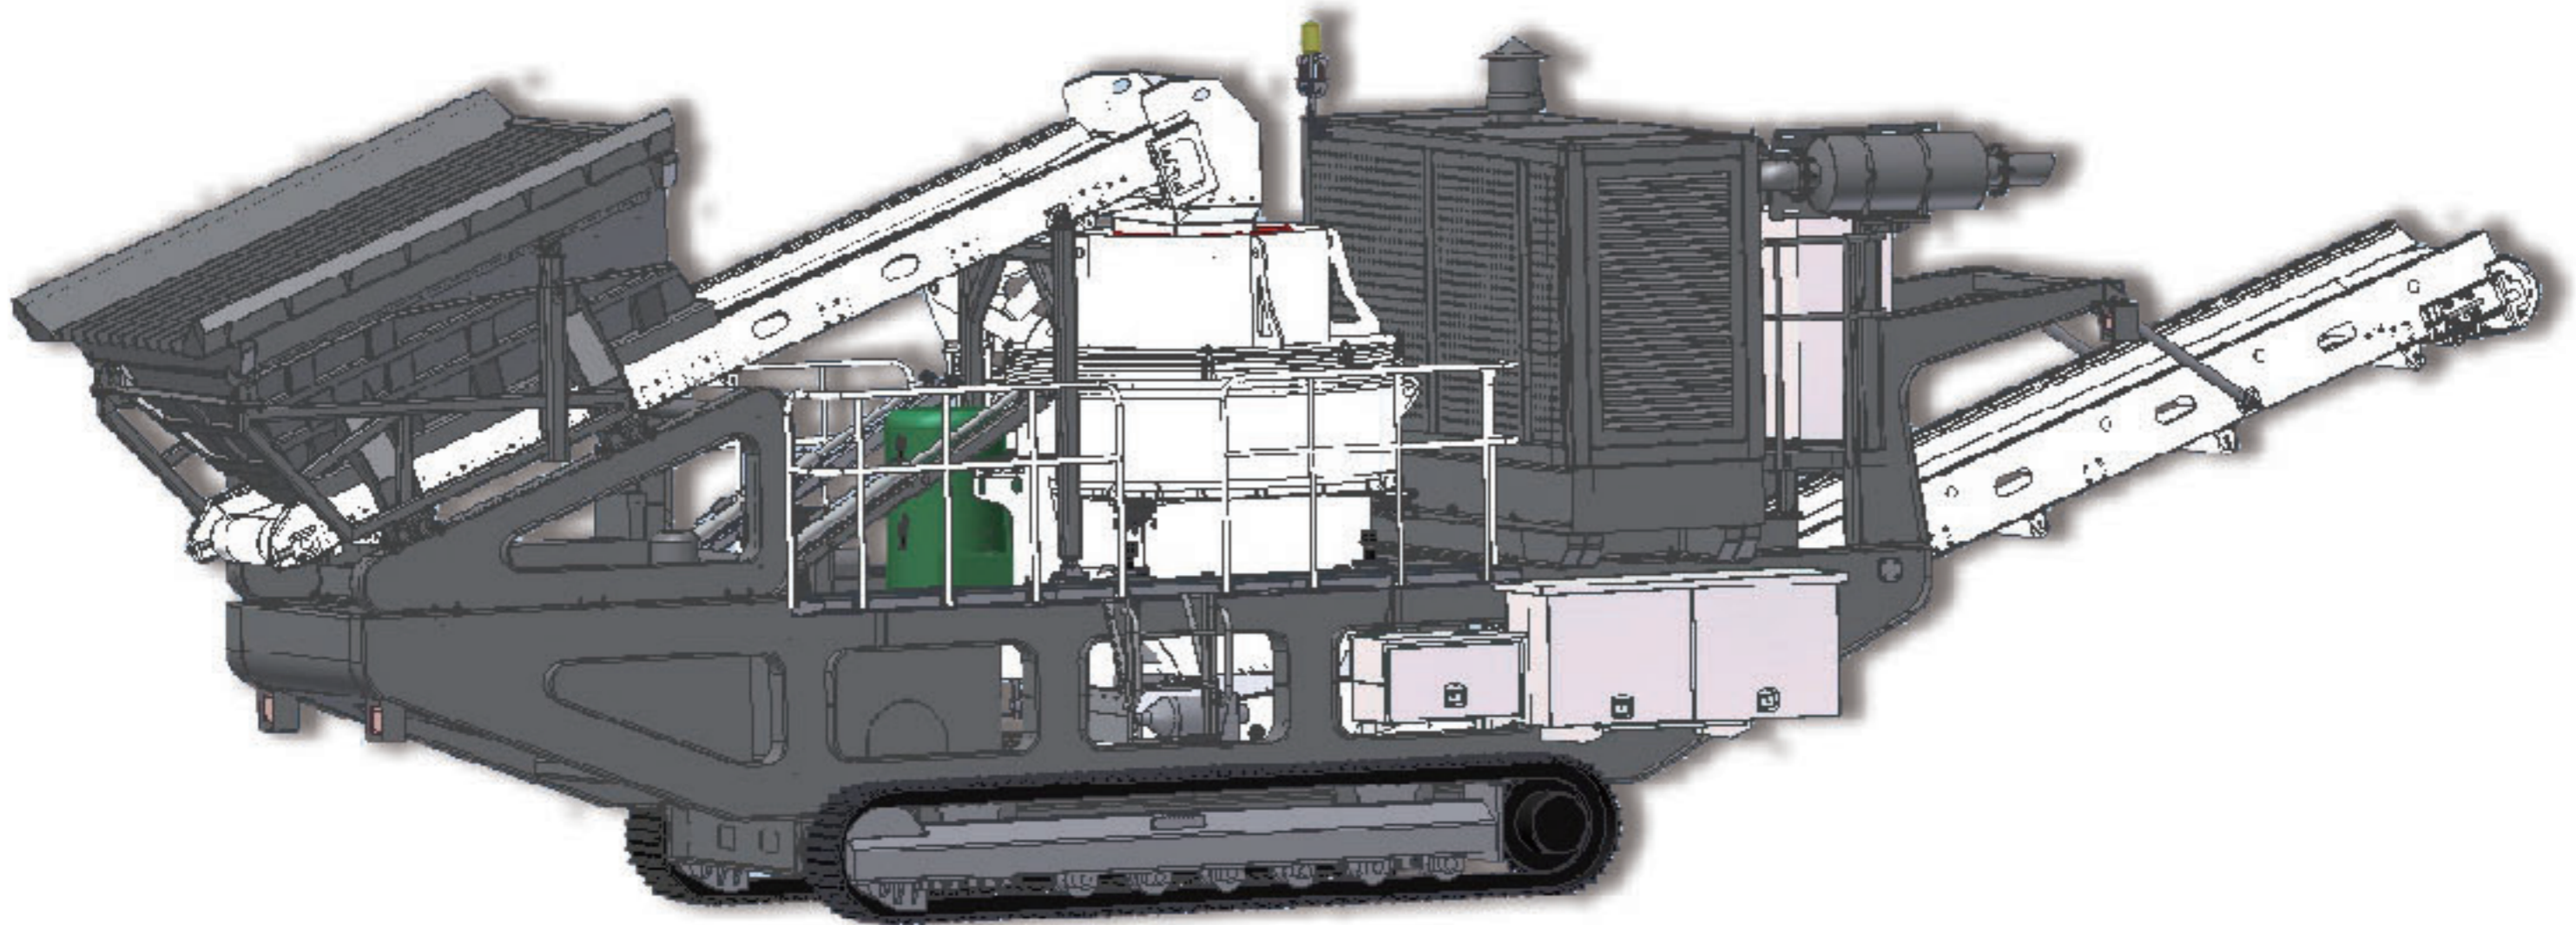

上海山美环保装备股份有限公司
SHANGHAI SANME MINING MACHINERY CORP., LTD.
(中德合资控股)
(Sino-German JV Holding)